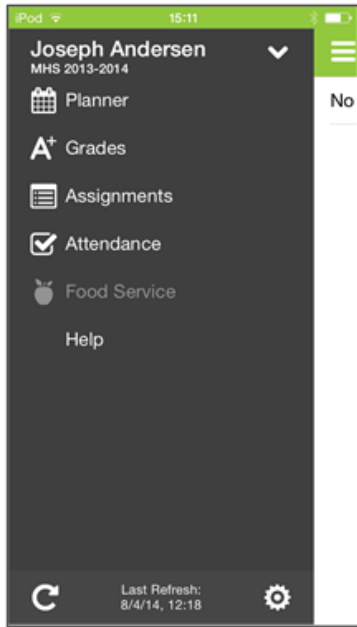

## Campus Mobile App for Parents and Students

Parents and students can access their Campus Portal information on Android and iOS devices using the Campus Mobile App. **However, users must access their Campus Portal account from a web browser prior to accessing the Mobile App.**

Image 1: iOS Campus Mobile Portal

Image 2: Android Campus Mobile Portal

<b>Planner:</b>	View today's schedule and assignments due for each class.
<b>Assignments:</b>	Browse your assignments by specific class or due date.
<b>Attendance:</b>	Review Attendance events in summary and detail form.
<b>Grades:</b>	Know your grades now. Forget about end-of-term report cards to know how you're doing.
<b>Schedule (Android Only):</b>	Check your schedule from anywhere, at any time.
<b>Food Service:</b>	Will appear grayed out. Not available through CCSD's mobile app.