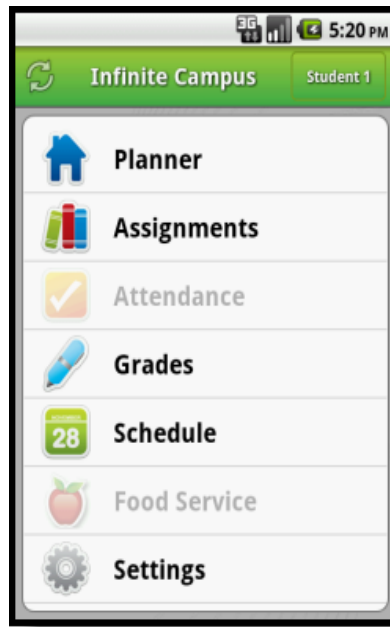

## Campus Mobile App for Parents and Students

Parents and students can access their Campus Portal information on Android and iOS devices using the Campus Mobile App. **However, users must access their Campus Portal account from a web browser prior to accessing the Mobile App.**

Image 1: iOS Campus Mobile Portal

Image 2: Android Campus Mobile Portal

<b>Planner:</b>	View today's schedule and assignments due for each class.
<b>Assignments:</b>	Browse your assignments by specific class or due date.
<b>Attendance:</b>	Review Attendance events in summary and detail form.
<b>Grades:</b>	Know your grades now. Forget about end-of-term report cards to know how you're doing.
<b>Schedule (Android Only):</b>	Check your schedule from anywhere, at any time.
<b>Food Service:</b>	Will appear grayed out. Not available through CCSD's mobile app.

### Where to Download the Campus Mobile App

The Infinite Campus Mobile Portal App may be downloaded through the Apple App Store, Google Play Store or Amazon Appstore.